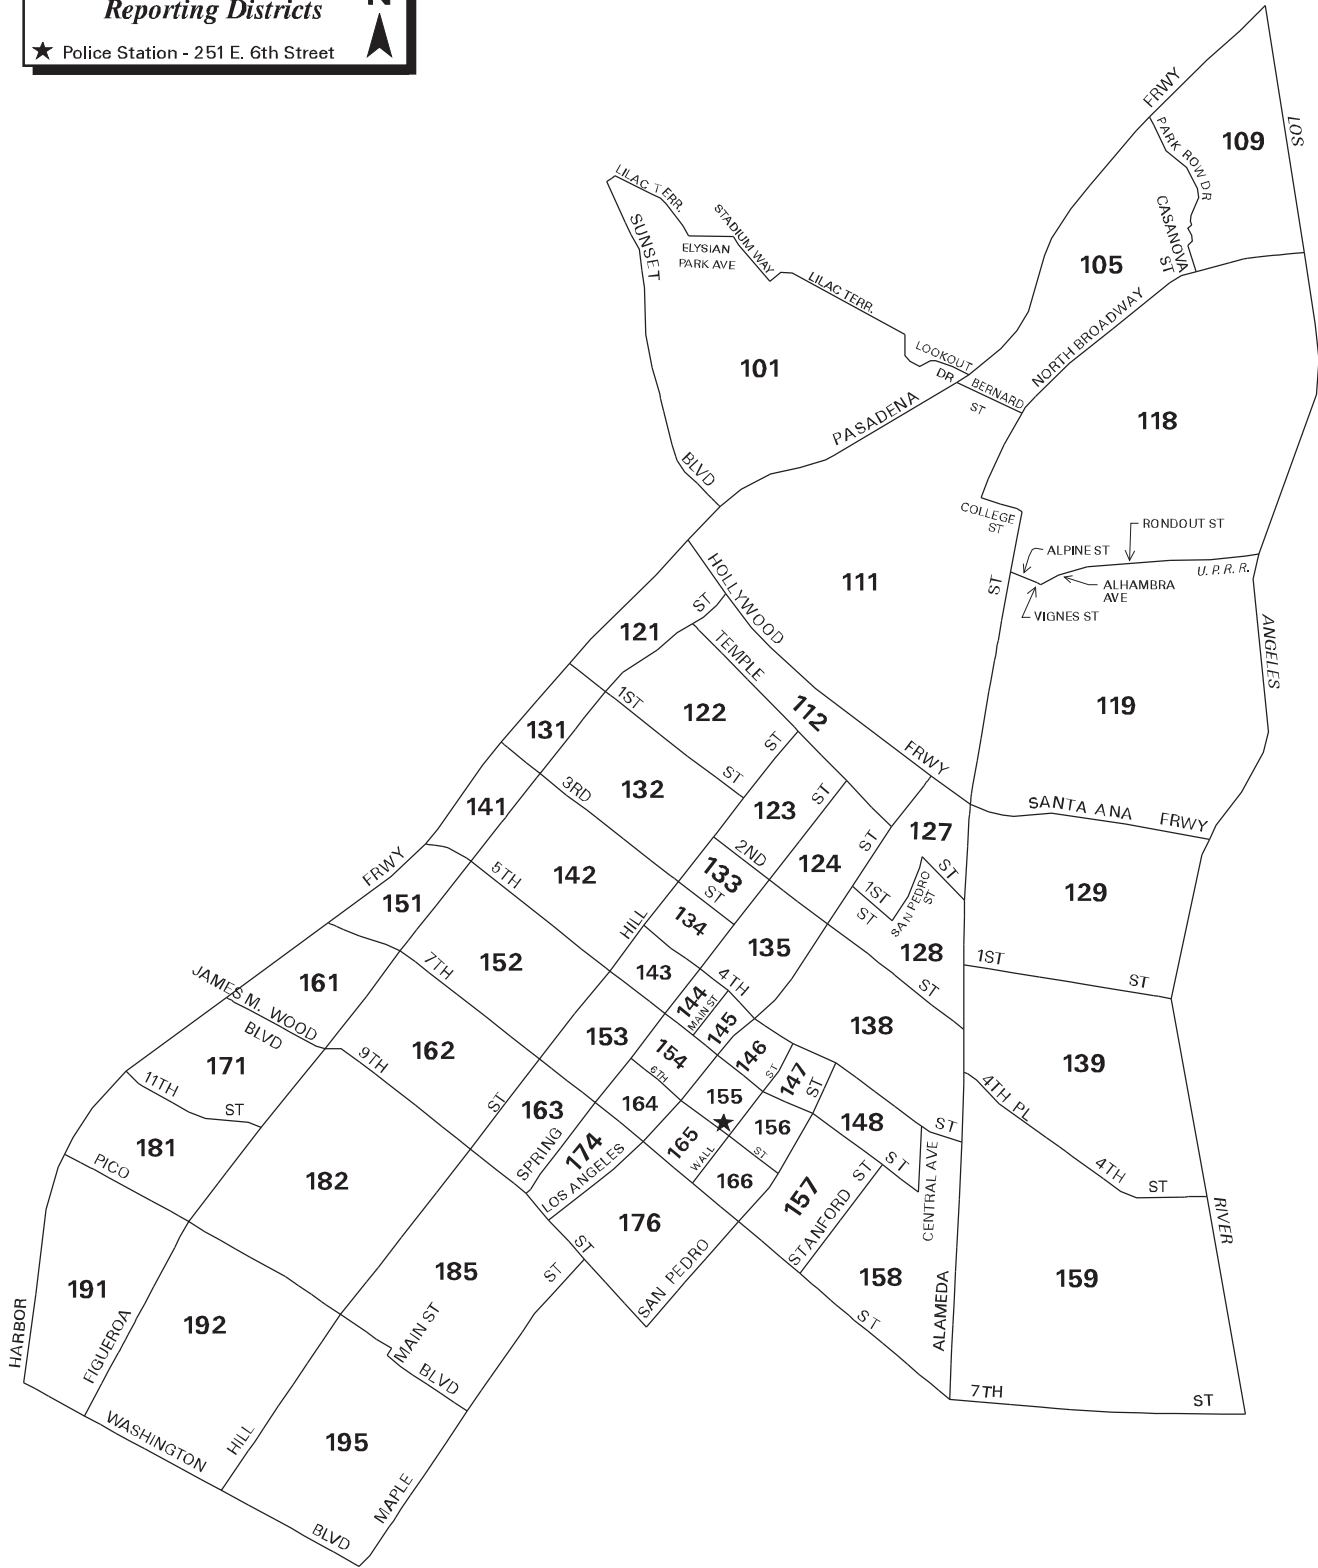

FORM 17.01.00

Central Area
Reporting Districts

★ Police Station - 251 E. 6th Street

FORM 17.01.01

Central Area Reporting Districts

0 0.2 0.4 Miles

★ Police Station - 251 E. 6th Street

Street Data Copyright © by Thomas Bros. Maps®